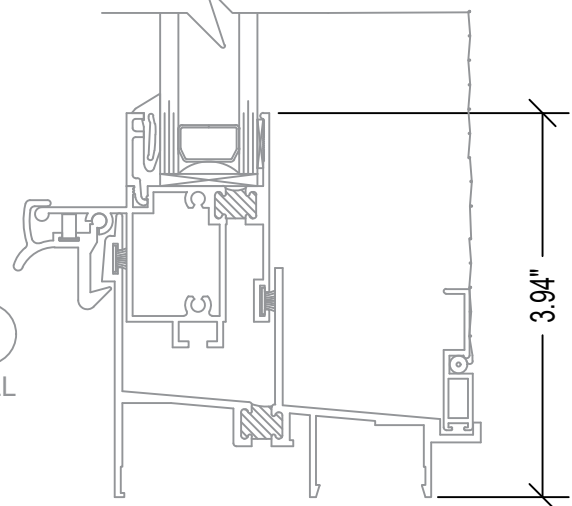

700 SERIES 3 1/4" DH

①
HEAD

④
JAMB

②
MEETING RAIL

③
SILL

STERGIS
WINDOWS & DOORS

700 SERIES / 3