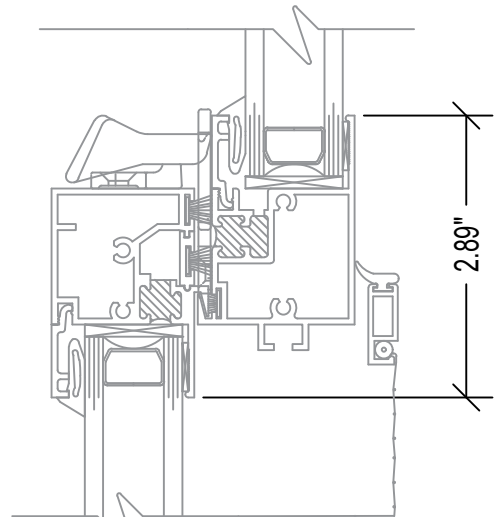

700 SERIES 3 1/4" DH

①
HEAD

④
JAMB

②
MEETING RAIL

③
SILL

STERGIS
WINDOWS & DOORS

700 SERIES / 3