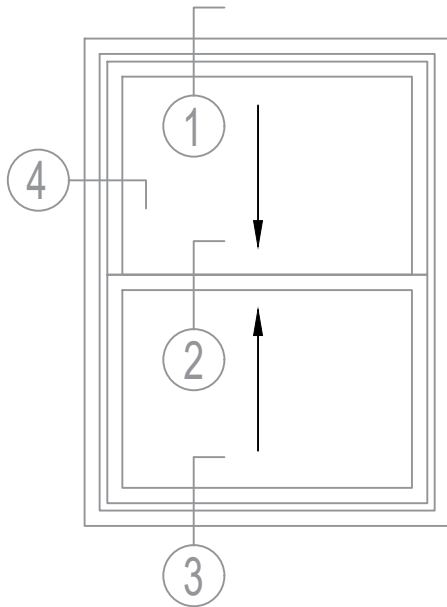

700 SERIES 3 1/4" DH