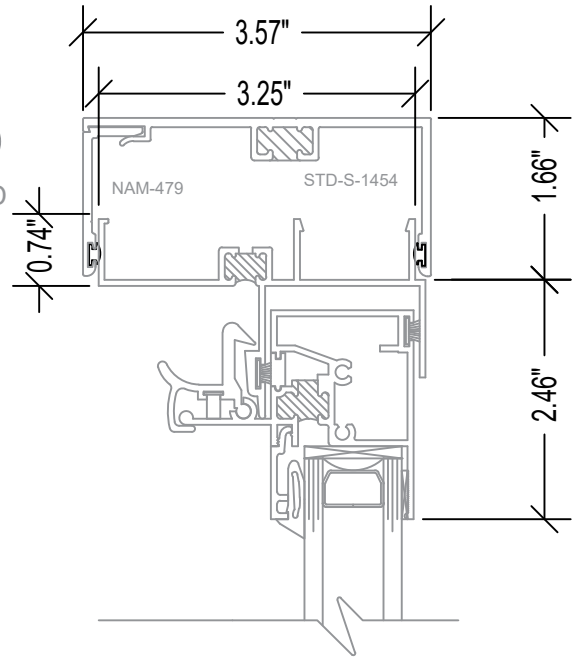

700 SERIES 3 1/4" DH

①
HEAD

④
JAMB

②
MEETING RAIL

③
SILL

STERGIS
WINDOWS & DOORS

700 SERIES / 3