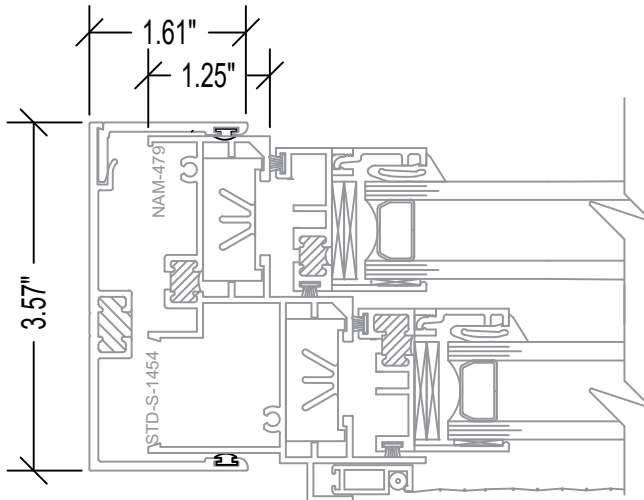

④
JAMB

②
MEETING RAIL